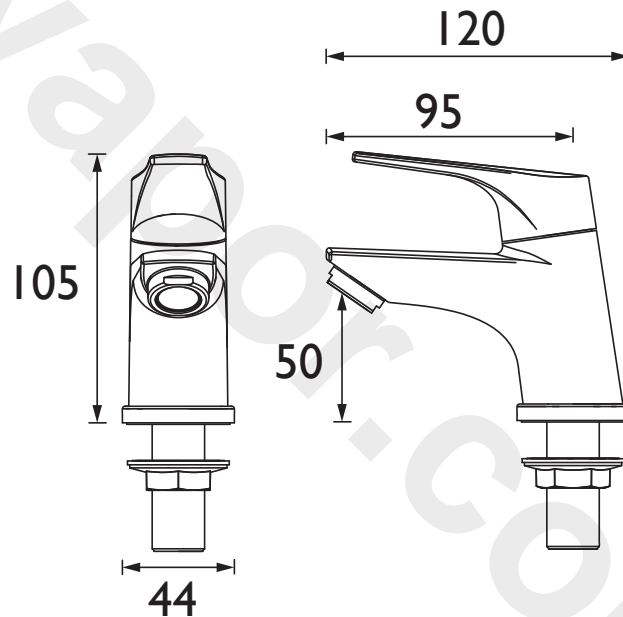

### Specification

<b>Product Type:</b>	Bathroom Taps
<b>Main Construction Material:</b>	Brass
<b>Mount Type:</b>	Deck
<b>Handle Type:</b>	Lever
<b>Connection Inlet:</b>	1/2" BSP
<b>Connection Outlet:</b>	M24 Aerator
<b>Number of Tap Holes:</b>	2
<b>Valve/Cartridge Type:</b>	1/2" Ceramic Disc Valve
<b>Plumbing System Requirements:</b>	Suitable for all plumbing systems
<b>Minimum Dynamic Pressure (bar):</b>	0.2 bar
<b>Maximum Dynamic Pressure (bar):</b>	5.0 bar
<b>Maximum Hot Water Temperature °C:</b>	65°C
<b>Maximum Static Pressure (bar):</b>	10 bar
<b>Isolation Included:</b>	No

### Dimensions (measurements in mm)